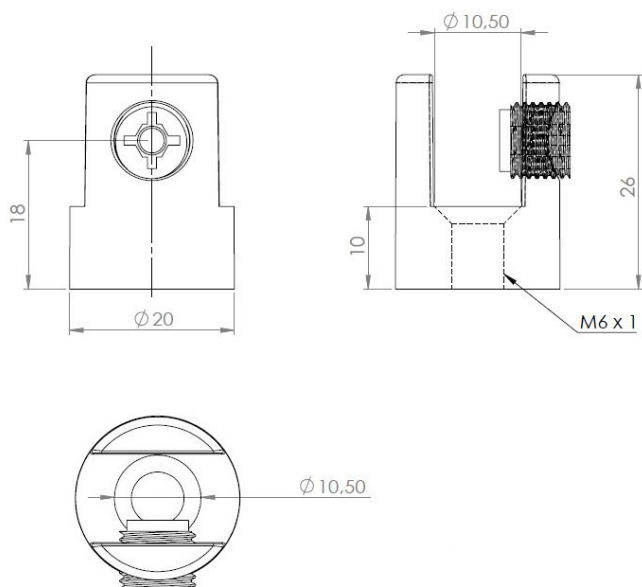

# PRODUCT SHEET

**Description:**

Shelf Support  $\varnothing 20 \times 26$ mm, F/6-10mm Glass, SS-Look, W/Metric Screw Hole M6

**Item number:**

22.02.228-1

| Units | Box | Carton | HS Code    | Barcode   |
|-------|-----|--------|------------|---|
| Pcs.  | 1   | 500    | 8302420090 | <br>5704866079112 |